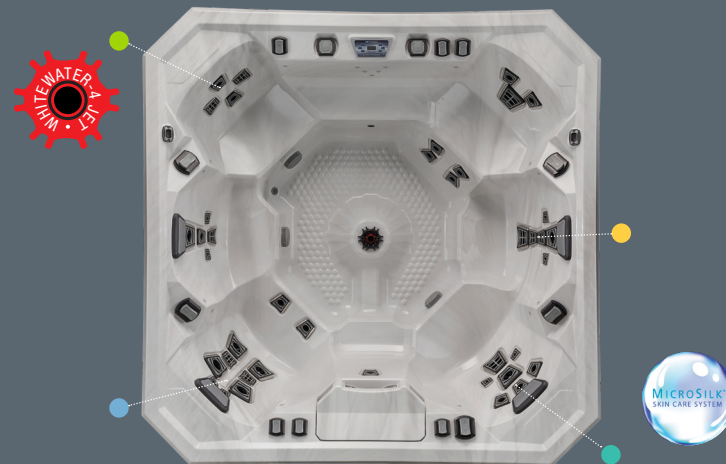

V94: 7 PERSON HOT TUB

Specialized Seats: ● Deep-Tissue ● Relaxation ● Shiatsu ● Swedish

The V94 is a virtual giant, providing all the room you need, including two bonus steps. The Whitewater-4 jet delivers a volcanic eruption of exhilarating therapy. Add two dual-speed pumps, the V-O-L-T system and 40 Jetpods, and you have one dynamic hot tub engineered for a crowd!

	US/CA 60Hz	INTL 50Hz
SIZE	94 X 94 X 36 in	239 X 239 X 91 cm
THERAPY SEATS	7	7
JETS	41	41
V³ CONTROLS	5	5
PUMPS	Two 2-SPEED	Two 2-SPEED
FLOW RATE	320 GPM	1211 GPM
ELECTRICAL	240V 30 OR 50A	230V 32A*
WATER CAPACITY	400 Gal	1514 L
WEIGHT DRY/FULL	840/4176 lb	381/1894 kg