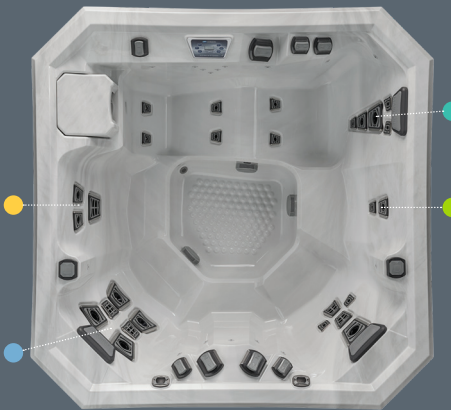

Not to be forgotten is foot reflexology, the belief that reflex points in the feet correspond to different body organs and systems, and that pressing them creates real health benefits. Vector21 hot tubs feature reflexology footwells, and some models also feature a colossal Whitewater-4™ jet in the footwell. The massive flow volume of this revolutionary jet design is a great foot-massage feature.

V65L: 3 PERSON HOT TUB

Specialized Seats: ● Deep-Tissue ● Relaxation ● Swedish

The V65L is your personal vacation at home. Its compact size fits tight spaces, and can be located anywhere thanks to 120 Volt plug-and-play convenience. 22 Jetpods soothe weary muscles, a comfortable Commander's Lounge lets you really chill out, plus a cooldown seat is the perfect perch. Just add friends for serious fun!