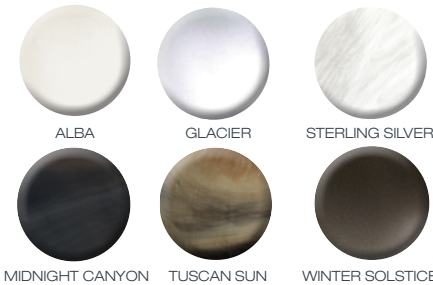

INTERIOR ACRYLIC COLOR CHOICES