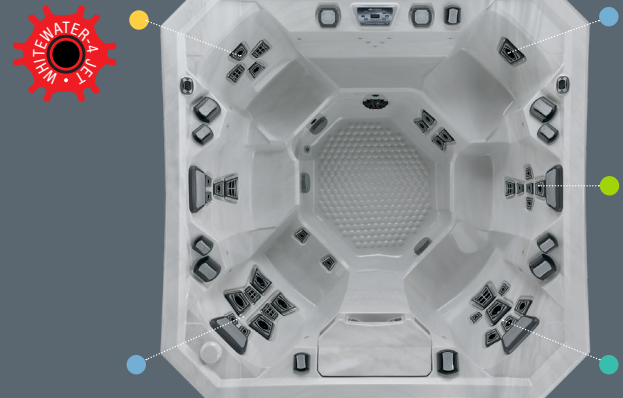

Not to be forgotten is foot reflexology, the belief that reflex points in the feet correspond to different body organs and systems, and that pressing them creates real health benefits. Vector21 hot tubs feature reflexology footwells, and some models also feature a colossal Whitewater-4™ jet in the footwell. The massive flow volume of this revolutionary jet design is a great foot-massage feature.

*Specialized Massage Therapy Seats may vary from model to model

2 CONSTANTCLEAN™ & SMARTCLEAN™

ConstantClean includes Vortex filtration that pulls debris from both the surface and bottom of the hot tub and SmartClean technology that automatically schedules a cleanup cycle after the hot tub is used. ConstantClean+ includes an optional ozonator to oxidize bacteria and contaminants, plus an optional in-line system that feeds minerals and sanitizes on an automatic basis. This comprehensive management of water care results in less chemical use, longer periods between draining and filling and crystal clean water.

V65L: 3 PERSON HOT TUB

Specialized Seats: ● Deep-Tissue ● Relaxation ● Swedish

The V65L is your personal vacation at home. Its compact size fits tight spaces, and can be located anywhere thanks to 120 Volt plug-and-play convenience. 22 Jetpods soothe weary muscles, a comfortable Commander's Lounge lets you really chill out, plus a cooldown seat is the perfect perch. Just add friends for serious fun!