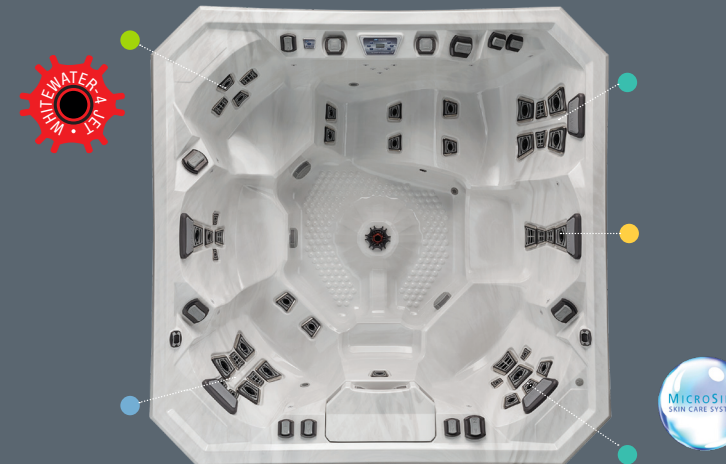

V65L: 3 PERSON HOT TUB

Specialized Seats: ● Deep-Tissue ● Relaxation ● Swedish

The V65L is your personal vacation at home. Its compact size fits tight spaces, and can be located anywhere thanks to 120 Volt plug-and-play convenience. 22 Jetpods soothe weary muscles, a comfortable Commander's Lounge lets you really chill out, plus a cooldown seat is the perfect perch. Just add friends for serious fun!

*May be wired 1 x 16A, 2 x 16A, 1 x 32A, 3 phase

V94: 7 PERSON HOT TUB

Specialized Seats: ● Deep-Tissue ● Relaxation ● Shiatsu ● Swedish

The V94 is a virtual giant, providing all the room you need, including two bonus steps. The Whitewater-4 jet delivers a volcanic eruption of exhilarating therapy. Add two dual-speed pumps, the V-O-L-T system and 40 Jetpods, and you have one dynamic hot tub engineered for a crowd!

V94L: 7 PERSON HOT TUB

Specialized Seats: ● Deep-Tissue ● Relaxation ● Shiatsu ● Swedish (2)

The V94L, with its full Commander's Lounge, is the laid-back brother to the V94. Two dual-speed pumps, the V-O-L-T system, 43 Jetpods, and five V³ Controls create revitalizing therapy. Plus, the Whitewater-4 jet delivers a volcanic eruption of exhilarating therapy, especially to feet and legs.